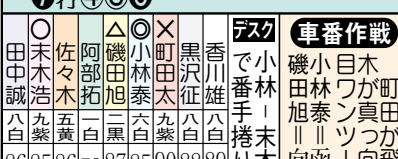

レース展開... 作戦レースで⑦の逃げ誘導(伊東翔貴)か。③の巻き返しは早い

Table for race strategy and performance metrics, including 'バック' and '車番作戦'.

Detailed race results table including positions, names, and various statistics.

Table listing previous race results and performance metrics for various horses and jockeys.

☆お願い 当予想紙は主催者発表の出走表、成績等をご利用下さい。