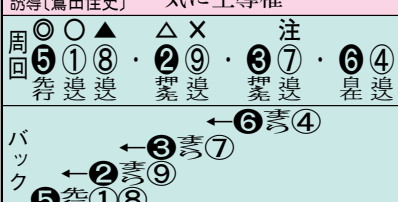

◎信頼度45%

5-1 5-9 5-2 5-7 9-2

森田中心
恩田・松永が続く。小川丈に乘る池田の決め脚や、小川賢の突っ込みに注意

レース展開
★スピードで上回る⑤が誘導(鷲田佳史) 一気に主導権

Table with columns for horse numbers and various performance indicators like 'バック' and '車番'.

Table with columns for horse numbers and various performance indicators like '対戦' and '先着数'.

Main race results table with columns for horse names, jockeys, and various performance metrics.

Table with columns for horse numbers and various performance indicators like 'バック' and '車番'.

Table with columns for horse numbers and various performance indicators like '対戦' and '先着数'.

Table with columns for horse numbers and various performance indicators like '対戦' and '先着数'.

Table with columns for horse numbers and various performance indicators like '対戦' and '先着数'.

森田の実力上位。マーク恩田も離れる事なく付いてくるだろうし、関東ワンツースの3着。