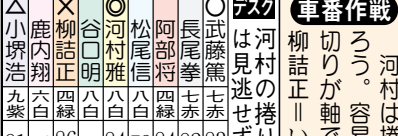

伊東 (G3) 2日目

333走電投#担当[伊藤博]路番号07#当[市川]

競輪 AOKI KEIRIN NEWS

本線強力 自力に勝る阿部に差し脚 上位の柳詰が付けて両者の

レース展開 ★②が斬った所を③が叩 誘導(高橋隆太) く。⑤は踏み合い誘う

Table with columns for horse names, race numbers, and performance metrics like '車番' and '作戦'.

Main race results table with columns for horse names, jockeys, and various performance statistics.

Detailed race analysis table including '車番' (race numbers), '作戦' (strategy), and '成績' (results) for multiple horses.

情報室 伊東温泉 二次予選

Vertical text on the right side providing additional race information and commentary.

Table of previous race results (前回～二場所前成績) listing horse names, jockeys, and performance data.